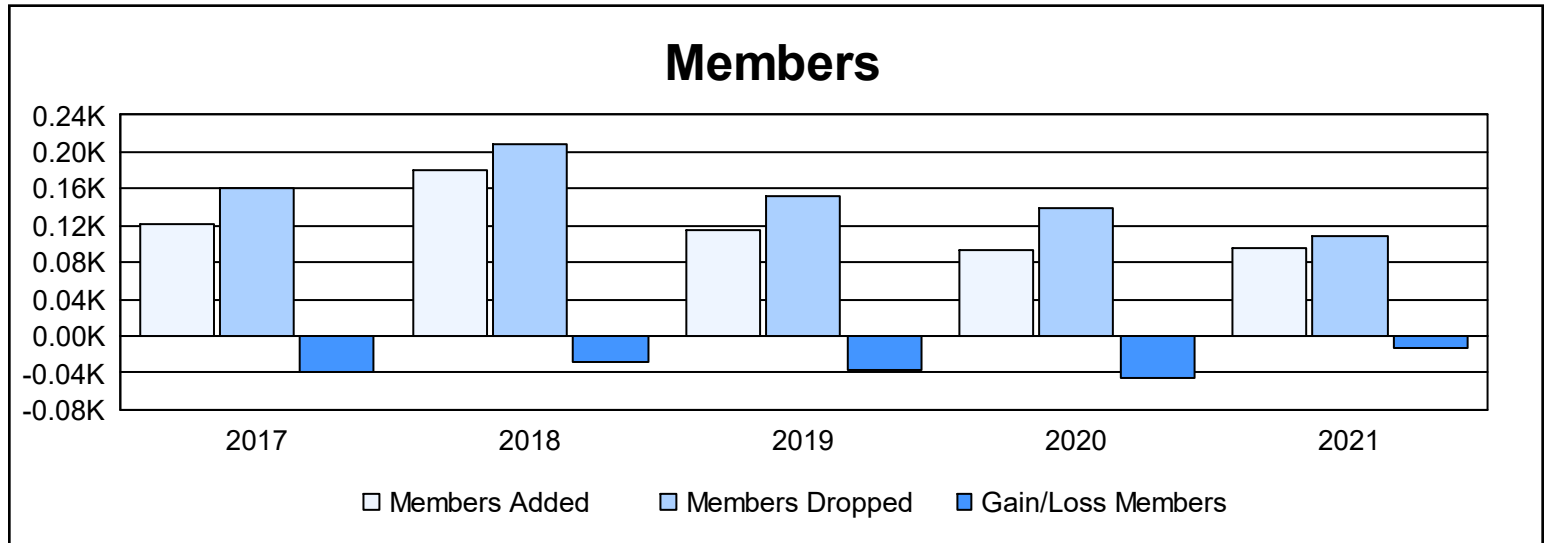

Year	New Clubs	Dropped Clubs	Gain/ Loss Clubs	New Members	Charter Members	Reinstate Members	Transfer Members	Total Member Added	Total Members Dropped	Gain/ Loss Members
2016-2017	0	1	-1	118	1	1	2	122	161	-39
2017-2018	0	1	-1	174	0	4	2	180	209	-29
2018-2019	0	1	-1	110	0	3	2	115	151	-36
2019-2020	0	0	0	85	0	5	4	94	139	-45
2020-2021	0	1	-1	91	0	5	0	96	109	-13
<b>Average</b>	<b>0</b>	<b>1</b>	<b>-1</b>	<b>116</b>	<b>0</b>	<b>4</b>	<b>2</b>	<b>121</b>	<b>154</b>	<b>-32</b>

### Membership Composition June 2021 Cumulative