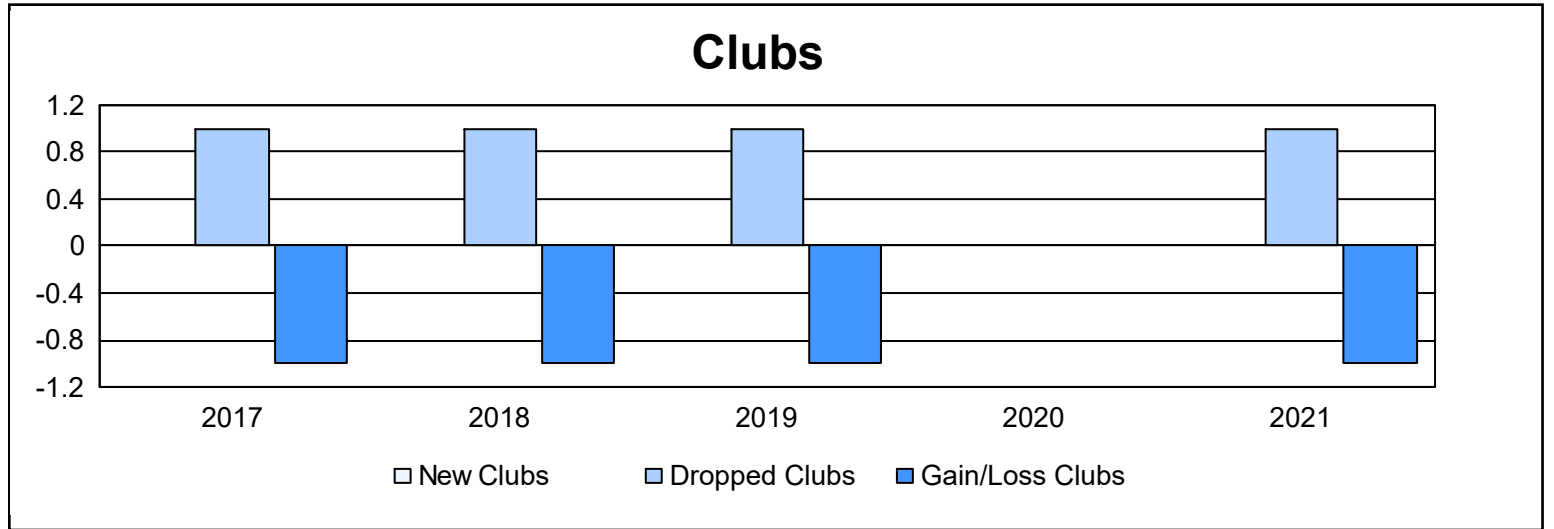

Year	New Clubs	Dropped Clubs	Gain/ Loss Clubs	New Members	Charter Members	Reinstate Members	Transfer Members	Total Member Added	Total Members Dropped	Gain/ Loss Members
2016-2017	0	1	-1	118	1	1	2	122	161	-39
2017-2018	0	1	-1	174	0	4	2	180	209	-29
2018-2019	0	1	-1	110	0	3	2	115	151	-36
2019-2020	0	0	0	85	0	5	4	94	139	-45
2020-2021	0	1	-1	91	0	5	0	96	109	-13
<b>Average</b>	<b>0</b>	<b>1</b>	<b>-1</b>	<b>116</b>	<b>0</b>	<b>4</b>	<b>2</b>	<b>121</b>	<b>154</b>	<b>-32</b>

### Membership Composition June 2021 Cumulative